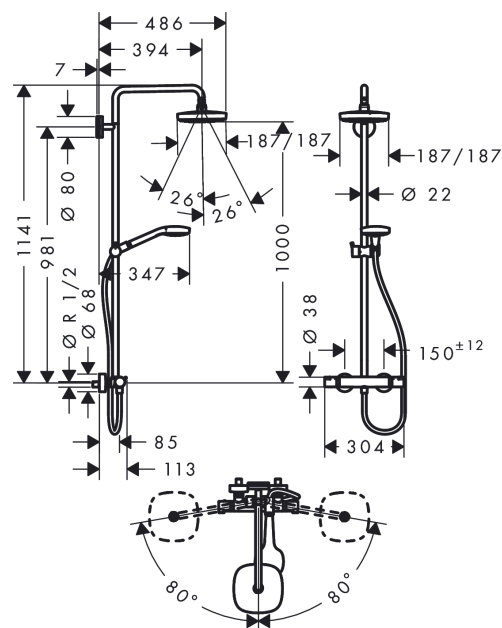

Croma Select E

Showerpipe 180 2jet with thermostat

Surfaces: **White/Chrome** Article Number: **27256400**

Description

product features

- consists of: overhead shower, hand shower, shower thermostat, shower hose, slider
- overhead shower Croma Select E 180 2jet
- shower head size: 180 x 180 mm
- overhead shower angle adjustable
- spray type: Rain, IntenseRain
- convenient diversion via Select button
- flow rate IntenseRain spray (at 0.3 MPa): 16 l/min
- flow rate Rain spray (at 0.3 MPa): 16 l/min
- operating pressure: min. 0.15 MPa/max. 1.0 MPa
- shower arm length: 400 mm
- swivel shower arm
- thermostat Ecostat Comfort
- safety lock at 40° C
- adjustable hot water limitation
- outlets controlled via turning handle
- installation type: exposed installation
- connection dimension DN15
- connection thread R ½
- centre distance 150 ± 12 mm
- height-adjustable hand shower holder
- scope of supply: Showerpipe with thermostat, escutcheons, S-connections, mounting material, assembly instruction

Technology

Product image

Scale drawing

Croma Select E

Showerpipe 180 2jet with thermostat

Surfaces: **White/Chrome** Article Number: **27256400**

Flowchart

Croma Select E
Showerpipe 180 2jet with thermostat
 Surfaces: **White/Chrome** Article Number: **27256400**