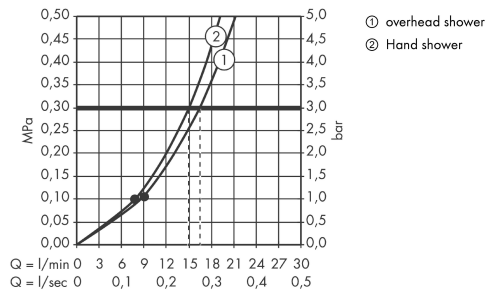

Croma Select E

Showerpipe 180 2jet with thermostat

Surfaces: **White/Chrome** Article Number: **27256400**

Description

product features

- consists of: overhead shower, hand shower, shower thermostat, shower hose, slider
- overhead shower Croma Select E 180 2jet
- shower head size: 180 x 180 mm
- overhead shower angle adjustable
- spray type: Rain, IntenseRain
- convenient diversion via Select button
- flow rate IntenseRain spray (at 0.3 MPa): 16 l/min
- flow rate Rain spray (at 0.3 MPa): 16 l/min
- operating pressure: min. 0.15 MPa/max. 1.0 MPa
- shower arm length: 400 mm
- swivel shower arm
- thermostat Ecostat Comfort
- safety lock at 40° C
- adjustable hot water limitation
- outlets controlled via turning handle
- installation type: exposed installation
- connection dimension DN15
- connection thread R ½
- centre distance 150 ± 12 mm
- height-adjustable hand shower holder
- scope of supply: Showerpipe with thermostat, escutcheons, S-connections, mounting material, assembly instruction

Technology

Product image

Scale drawing

Croma Select E

Showerpipe 180 2jet with thermostat

Surfaces: **White/Chrome** Article Number: **27256400**

Flowchart

Croma Select E
Showerpipe 180 2jet with thermostat
 Surfaces: **White/Chrome** Article Number: **27256400**