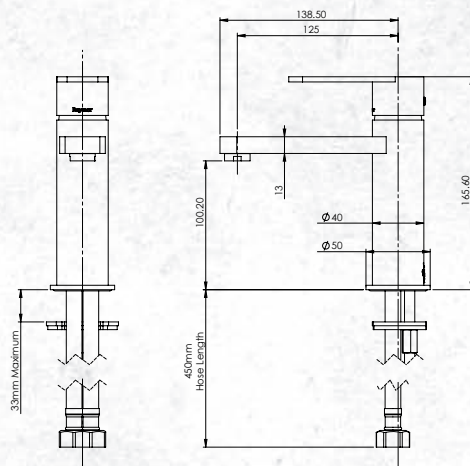

BASIN MIXER
692838

FEATURES

- DR Solid brass body & laser etched hot & cold
- Spout reach 125mm to centre of outlet
- Suitable for mains pressures
- 25mm cartridge
- Chrome finish

- WELS 6★ 4.5 lpm (Mains)