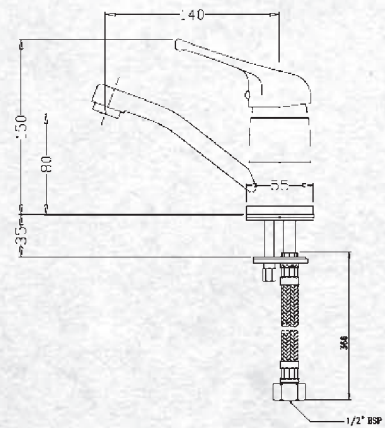

## AVON TAPWARE

The Raymor Avon range is assembled and tested in New Zealand and takes a modern slant on classic design creating a wide appeal for all home decors. It's available in basin, bath, sink and shower tapware. Complemented with its European cartridge, Avon is a perfect match for any renovation.

### FEATURES

- Solid brass construction, wide bore hot hose
- Spout reach 140mm
- Suitable for all pressures, min 35kPa
- European cartridge
- WELS 4 ★7.5 lpm (mains)
- WELS 3 ★9 lpm (low)