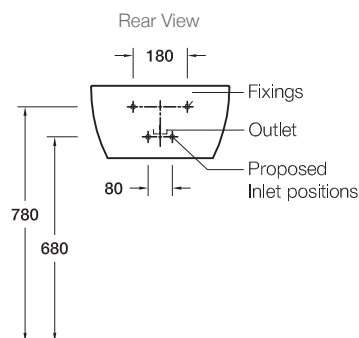

- Right hand tap hole only
- Overflow outlet
- Vitreous china

Optional Accessories

- Tapware
- Generic basin accessories

Technical Details

Weight: 10kg Appr

Installation Notes:

- For best results, the walls must be square, plumb and level.
- Basin must be secured using the supplied anchors and bolts.
- Wall bracing recommended for timber stud wall installations.