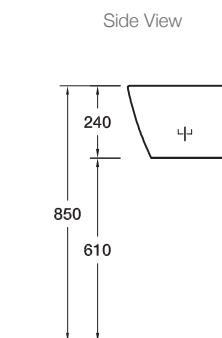

- Right hand tap hole only
- Overflow outlet
- Vitreous china

Optional Accessories

- Tapware
- Generic basin accessories

Technical Details

Weight: 10kg Appr

Installation Notes:

- For best results, the walls must be square, plumb and level.
- Basin must be secured using the supplied anchors and bolts.
- Wall bracing recommended for timber stud wall installations.