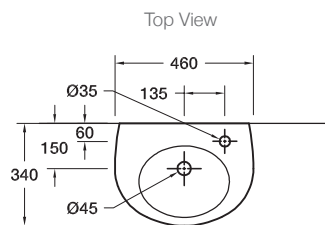

Product

- Ove hand wash basin

Kohler Code

19948W-00

Tapware and waste not included

Included Components

- Chrome overflow cover
- Wall fixing bolts and anchors

Features

- Right hand tap hole only
- Overflow outlet
- Vitreous china

Optional Accessories

- Tapware
- Generic basin accessories

Technical Details

Weight: 10kg Appr

Installation Notes:

- For best results, the walls must be square, plumb and level.
- Basin must be secured using the supplied anchors and bolts.
- Wall bracing recommended for timber stud wall installations.